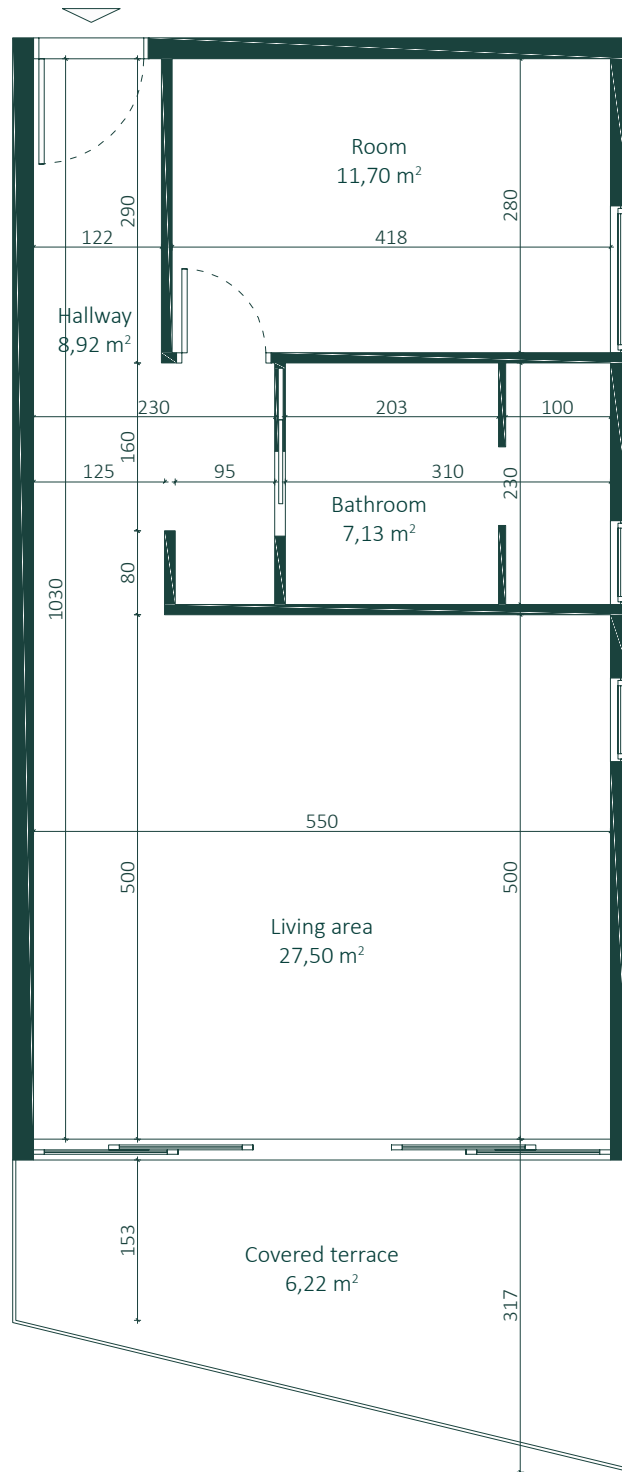

# TERRACE

luxury • living

**APARTMENT 101 TOTAL AREA 61,47 m<sup>2</sup> 1 BEDROOM 1 BATHROOM**

Sizes and dimensions are approximate, actual may vary. Floor plans are for illustrative purposes only and should only be used as such by any prospective buyer. Whilst every attempt will be made to ensure the accuracy of the floor plan contained here, measurements of doors, windows, rooms, and any other item are approximate, and no responsibility will be taken.